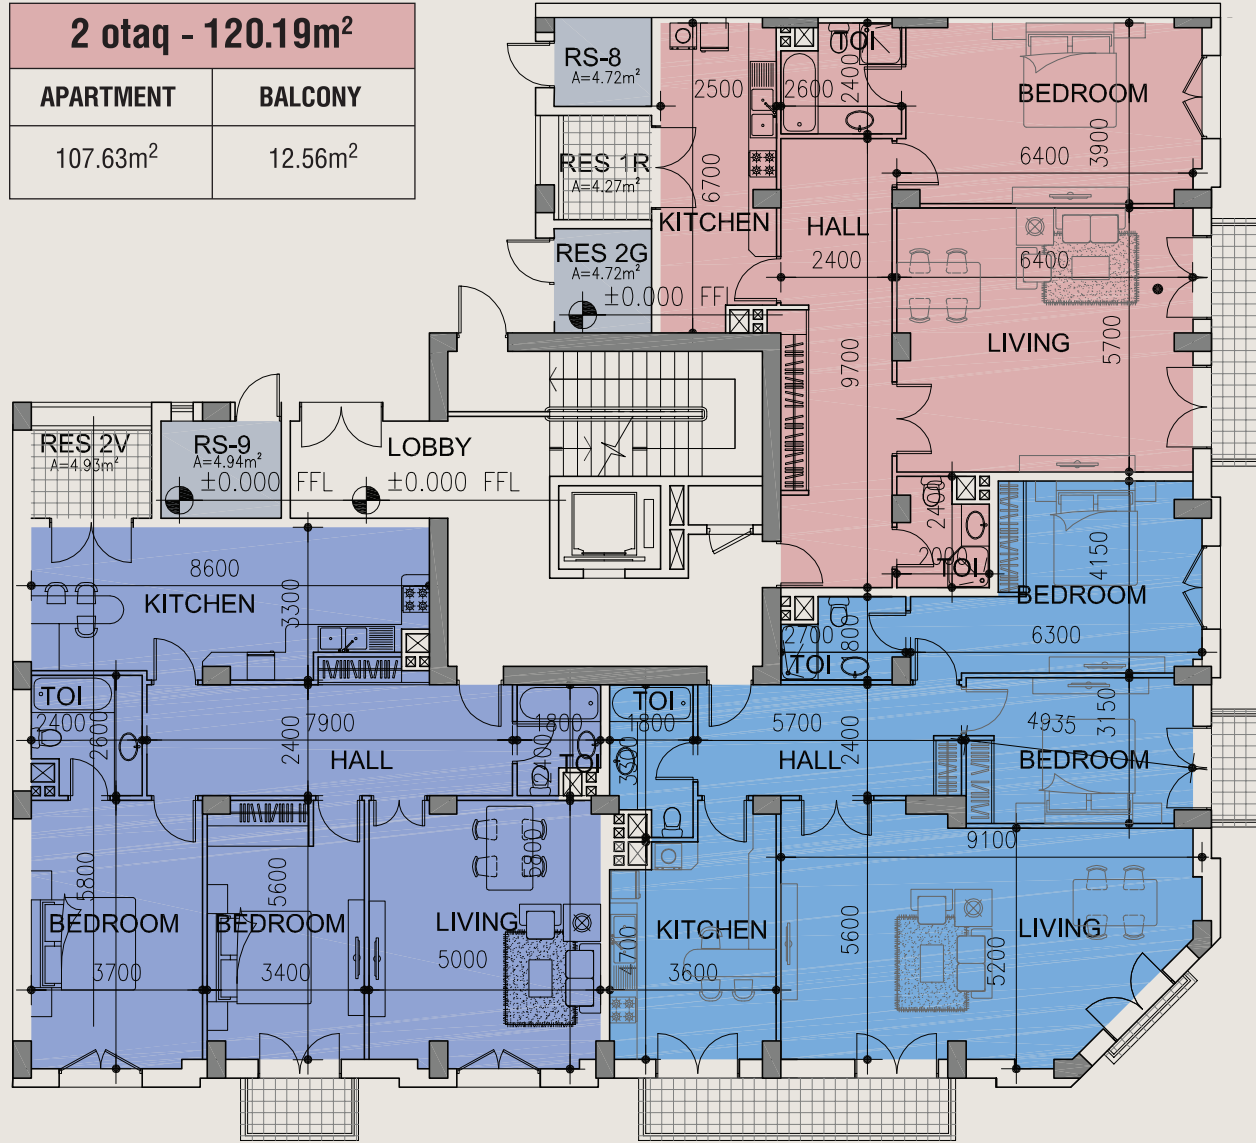

2 otaq - 120.19m <sup>2</sup>	
APARTMENT	BALCONY
107.63m <sup>2</sup>	12.56m <sup>2</sup>

## 4-cü Blok

3 otaq - 139.13m <sup>2</sup>	
APARTMENT	BALCONY
125.68m <sup>2</sup>	13.45m <sup>2</sup>

3 otaq - 141.00m <sup>2</sup>	
APARTMENT	BALCONY
130.74m <sup>2</sup>	10.26m <sup>2</sup>